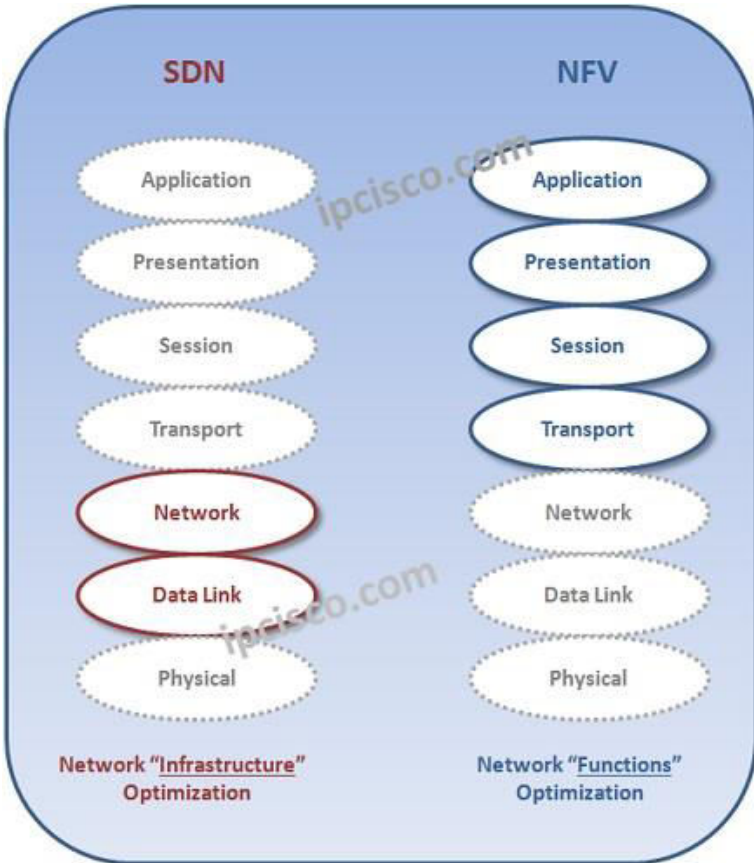

NFV Cheat Sheet

Hardware Resources

Virtualized Resources

Without NFV

With NFV

OSS

BSS

NFV Cheat Sheet

SDN

versus

NFV

Redefines Network Architecture.

Redefines Network Equipment Architecture.

Separate Data and Control Layers

Separate Hardware and Software.

Uses API Driven Forwarding Rules.

Uses Orchestration for Network Functions.

Works on Layer 2 and Layer 3 of OSI Model.

Works on Layer 4 to Layer 7 of OSI Model.

Borned from Enterprise IT needs

Borned from Telco, Service Provider needs.

Open Networking Foundation (ONF) Standard.