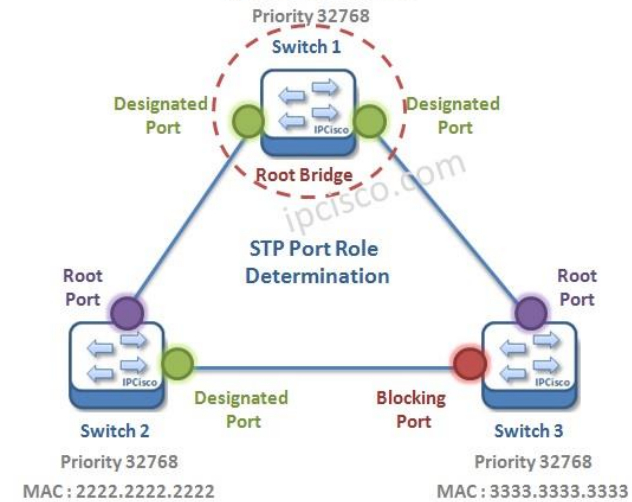

## Link Speed (BW)

10 Gbps  
2 Gbps  
1 Gbps  
100 Mbps  
16 Mbps  
10 Mbps  
4 Mbps

## Link Cost (802.1D)

2  
3  
4  
19  
62  
100  
250

## Link Cost (802.1t)

2,000  
10,000  
20,000  
200,000  
1,250,000  
2,000,000  
5,000,000

MAC: 1111.1111.1111  
Priority 32768

MAC: 1111.1111.1111  
Priority 32768

MAC: 1111.1111.1111  
Priority 32768

# STP Cheat Sheet

STP	RSTP
Disabled	Discarding
Blocking	
Listening	Learning
Learning	
Forwarding	Forwarding

Convergence After Failure