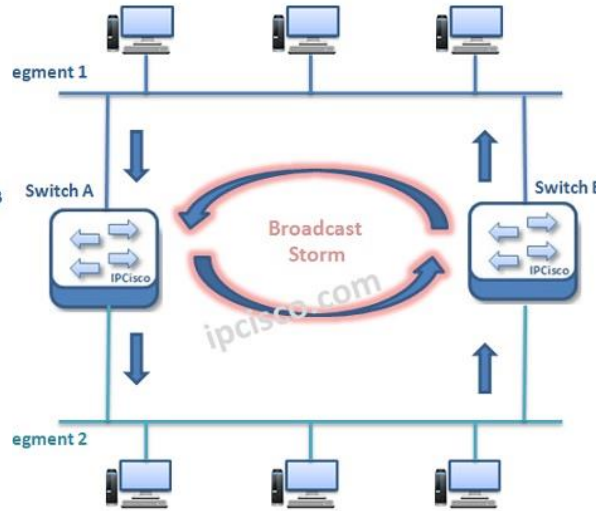

# STP Cheat Sheet

## Without STP

### STP Versions

STP (Spanning Tree Protocol)	802.1D
RSTP (Rapid Spanning Tree Protocol)	802.1W
PVST+ (Per VLAN Spanning Tree Plus)	Cisco Proprietary
Rapid PVST+ (Rapid Per VLAN ST Plus)	Cisco Proprietary
MST (Multiple Spanning Tree)	802.1s