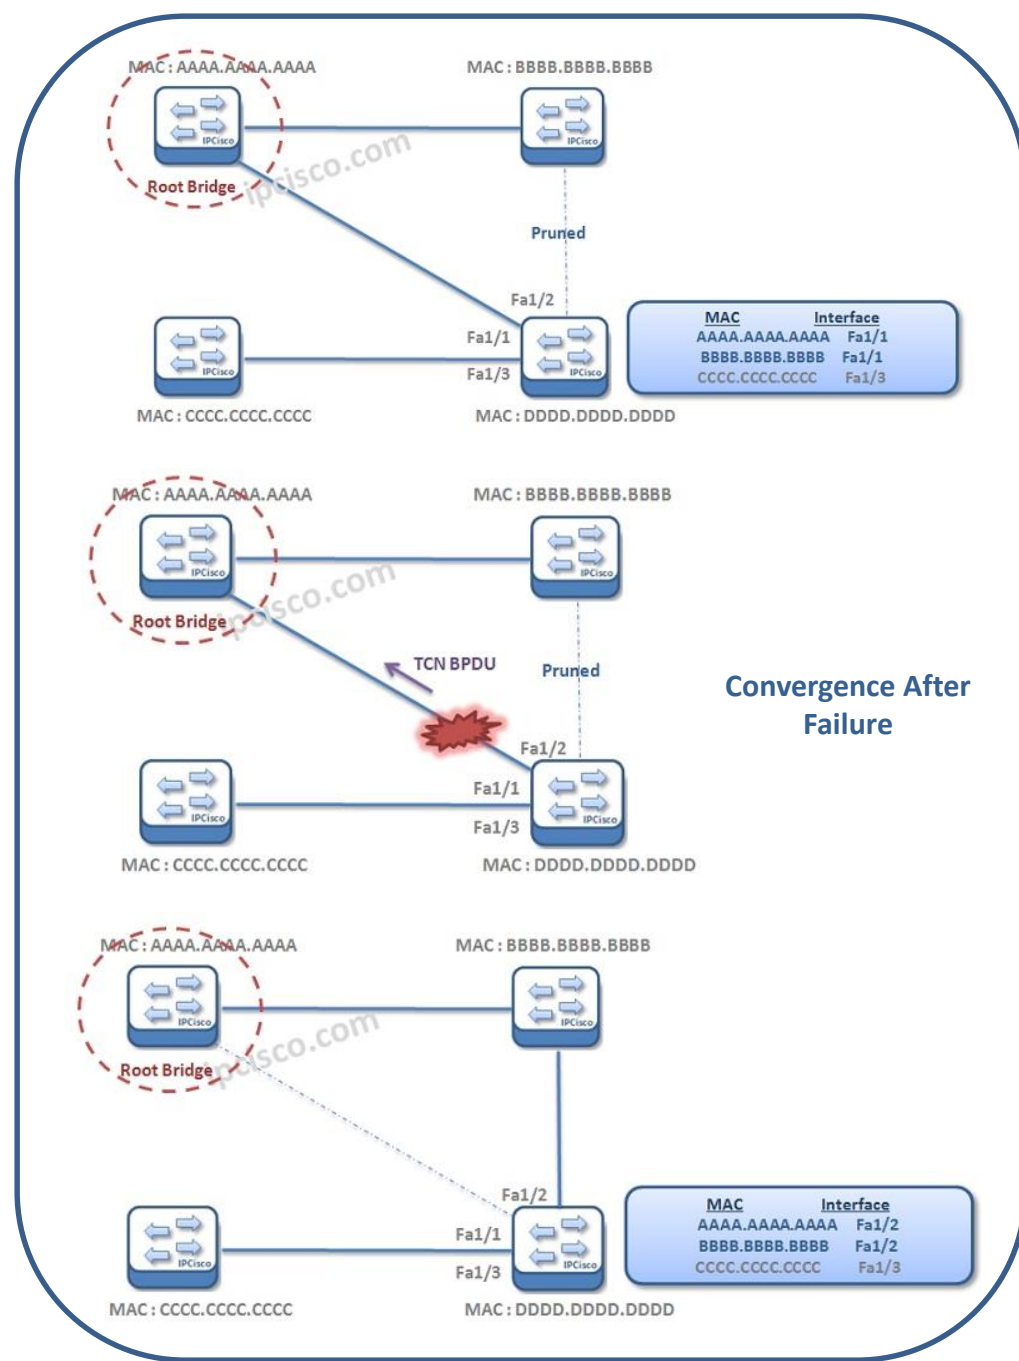

## Link Speed (BW)

10 Gbps  
2 Gbps  
1 Gbps  
100 Mbps  
16 Mbps  
10 Mbps  
4 Mbps

## Link Cost (802.1t)

2,000  
10,000  
20,000  
200,000  
1,250,000  
2,000,000  
5,000,000

MAC: 1111.1111.1111  
Priority 32768

MAC: 1111.1111.1111  
Priority 32768

MAC: 1111.1111.1111  
Priority 32768

# STP Cheat Sheet

STP	RSTP
Disabled	Discarding
Blocking	
Listening	Learning
Learning	
Forwarding	Forwarding

Convergence After Failure