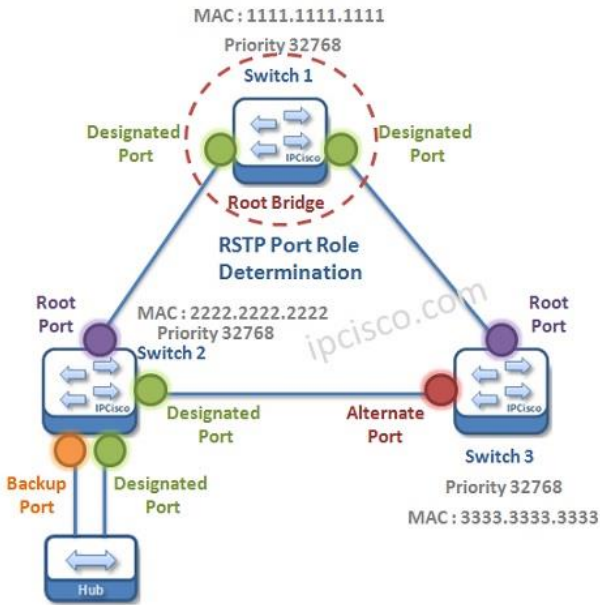

## Link Cost (802.1D)

2  
3  
4  
19  
62  
100  
250

## Link Cost (802.1t)

2,000  
10,000  
20,000  
200,000  
1,250,000  
2,000,000  
5,000,000

MAC: 1111.1111.1111  
Priority 32768

MAC: 1111.1111.1111  
Priority 32768

MAC: 1111.1111.1111  
Priority 32768

# STP Cheat Sheet

STP	RSTP
Disabled	Discarding
Blocking	
Listening	Learning
Learning	
Forwarding	Forwarding

Convergence After Failure