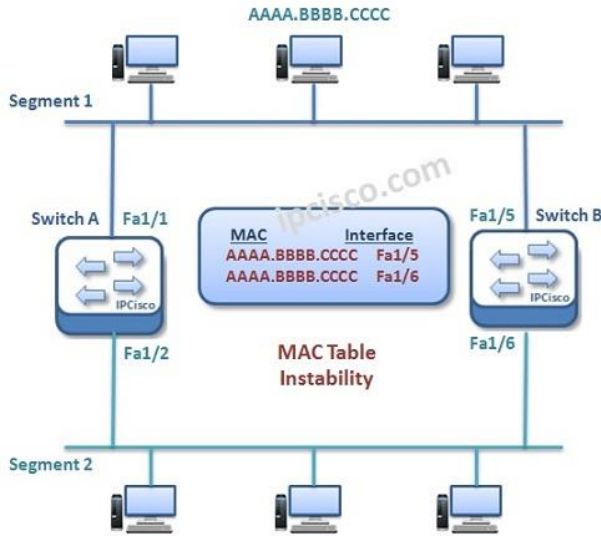

# STP Cheat Sheet

## Without STP

### STP Versions

STP (Spanning Tree Protocol)	802.1D
RSTP (Rapid Spanning Tree Protocol)	802.1W
PVST+ (Per VLAN Spanning Tree Plus)	Cisco Proprietary
Rapid PVST+ (Rapid Per VLAN ST Plus)	Cisco Proprietary
MST (Multiple Spanning Tree)	802.1s