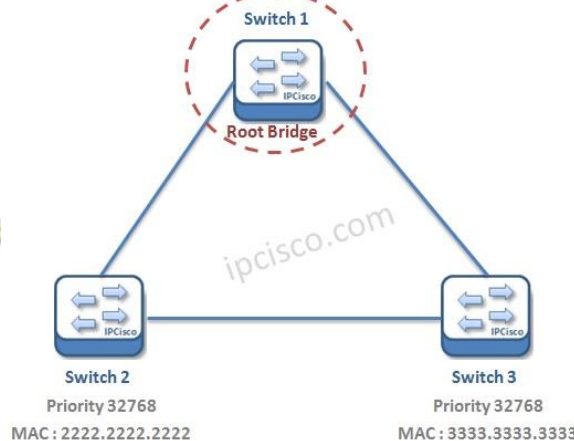

## Link Speed (BW)

10 Gbps  
2 Gbps  
1 Gbps  
100 Mbps  
16 Mbps  
10 Mbps  
4 Mbps

## Link Cost (802.1D)

2  
3  
4  
19  
62  
100  
250

## Link Cost (802.1t)

2,000  
10,000  
20,000  
200,000  
1,250,000  
2,000,000  
5,000,000

MAC: 1111.1111.1111  
Priority 32768

MAC: 1111.1111.1111  
Priority 32768

MAC: 1111.1111.1111  
Priority 32768

# STP Cheat Sheet

STP	RSTP
Disabled	Discarding
Blocking	
Listening	Learning
Learning	
Forwarding	Forwarding

Convergence After Failure