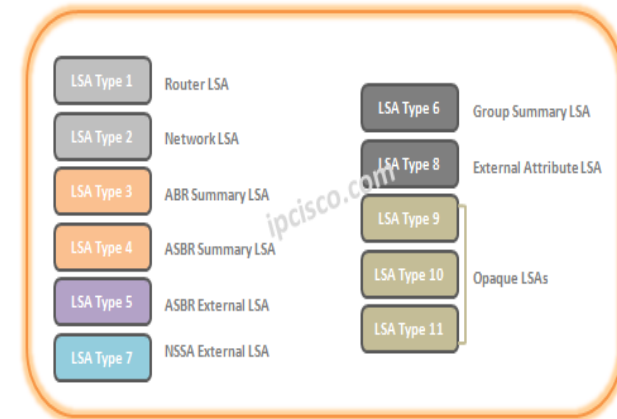

OSPF General

Uses **Dijkstra's** SPF Algorithm

Link State Routing Protocol

Classless Routing Protocol

Open and Standard Protocol

PacketTypes

Hello
DBD
LSR
LSU
LSAck

OSPF Tables

Neighbor Table
Topology Table
Routing Table

OSPF Network Types

Broadcast (Cisco)
NBMA (Nonbroadcast Multi Access)
Point-to-Point (Cisco)
Point-to-Multipoint
Point-to-Multipoint Non Broadcast

OSPF Area Types

Standard Area
Backbone Area (Area 0)
Stub Area
NSSA (Not So Stubby Area)
Totally Stub Area
Totally NSSA

OSPF Routing Table Abbreviations

O	Intra area route
O IA	Inter area route
O E1 / E2	External routes
O N1/N2	NSSA routes
E1	= Cost to ASBR + Advertised External Cost
E2	= Advertised External Cost